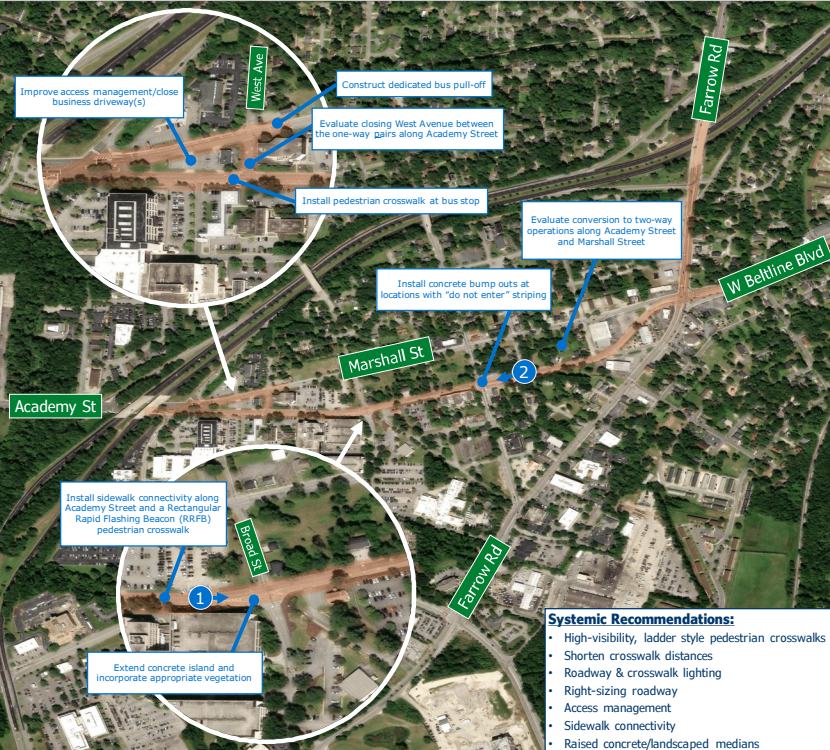

Academy Street from SC 277 to Colonial Drive

Total Academy Street Crash Statistics (2019-2023)	All Crashes	Fatal Crashes	Serious Injury Crashes
All Crashes	819	2	8
Crashes Involving Pedestrians/Bicyclists	13	2	1

Systemic Recommendations:

- High-visibility, ladder style pedestrian crosswalks
- Shorten crosswalk distances
- Roadway & crosswalk lighting
- Right-sizing roadway
- Access management
- Sidewalk connectivity
- Raised concrete/landscaped medians

Academy Street from Colonial Drive to Truman Street

Total Academy Street Crash Statistics (2019-2023)	All Crashes	Fatal Crashes	Serious Injury Crashes
All Crashes	819	2	8
Crashes Involving Pedestrians/Bicyclists	13	2	1